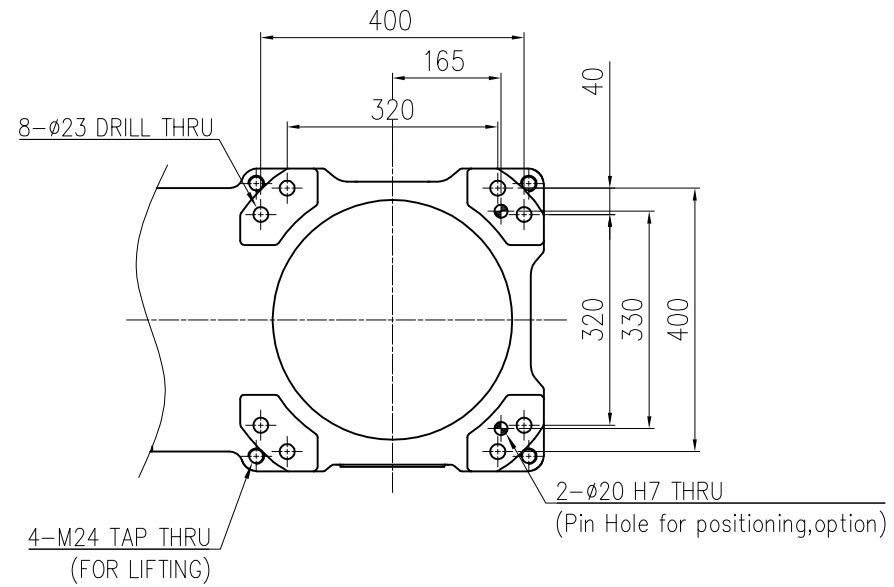

VIEW "A"
(SCALE : 4/1)

VIEW "B"
(SCALE : 2/1)

VIEW "E"
(SCALE : 2/1)

VIEW "C"
(SCALE : 2/1)

VIEW "D"
(SCALE : 4/1)

TECHNICAL SPECIFICATION SUBJECT TO CHANGE WITHOUT NOTICE

| | | |
|-------|------------|---------|
| MODEL | YS140 | issue.0 |
| DATE | 2018.06.19 | |