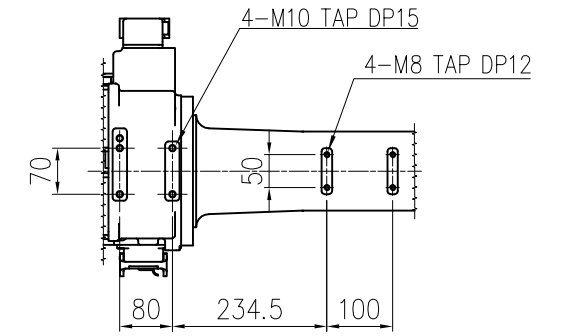

VIEW "A"
(SCALE : 4/1)

VIEW "B"
(SCALE : 2/1)

VIEW "E"
(SCALE : 2/1)

VIEW "C"
(SCALE : 2/1)

VIEW "D"
(SCALE : 4/1)

TECHNICAL SPECIFICATION SUBJECT TO CHANGE WITHOUT NOTICE

| | | |
|-------|------------|---------|
| MODEL | YS140 | issue.0 |
| DATE | 2018.06.19 | |