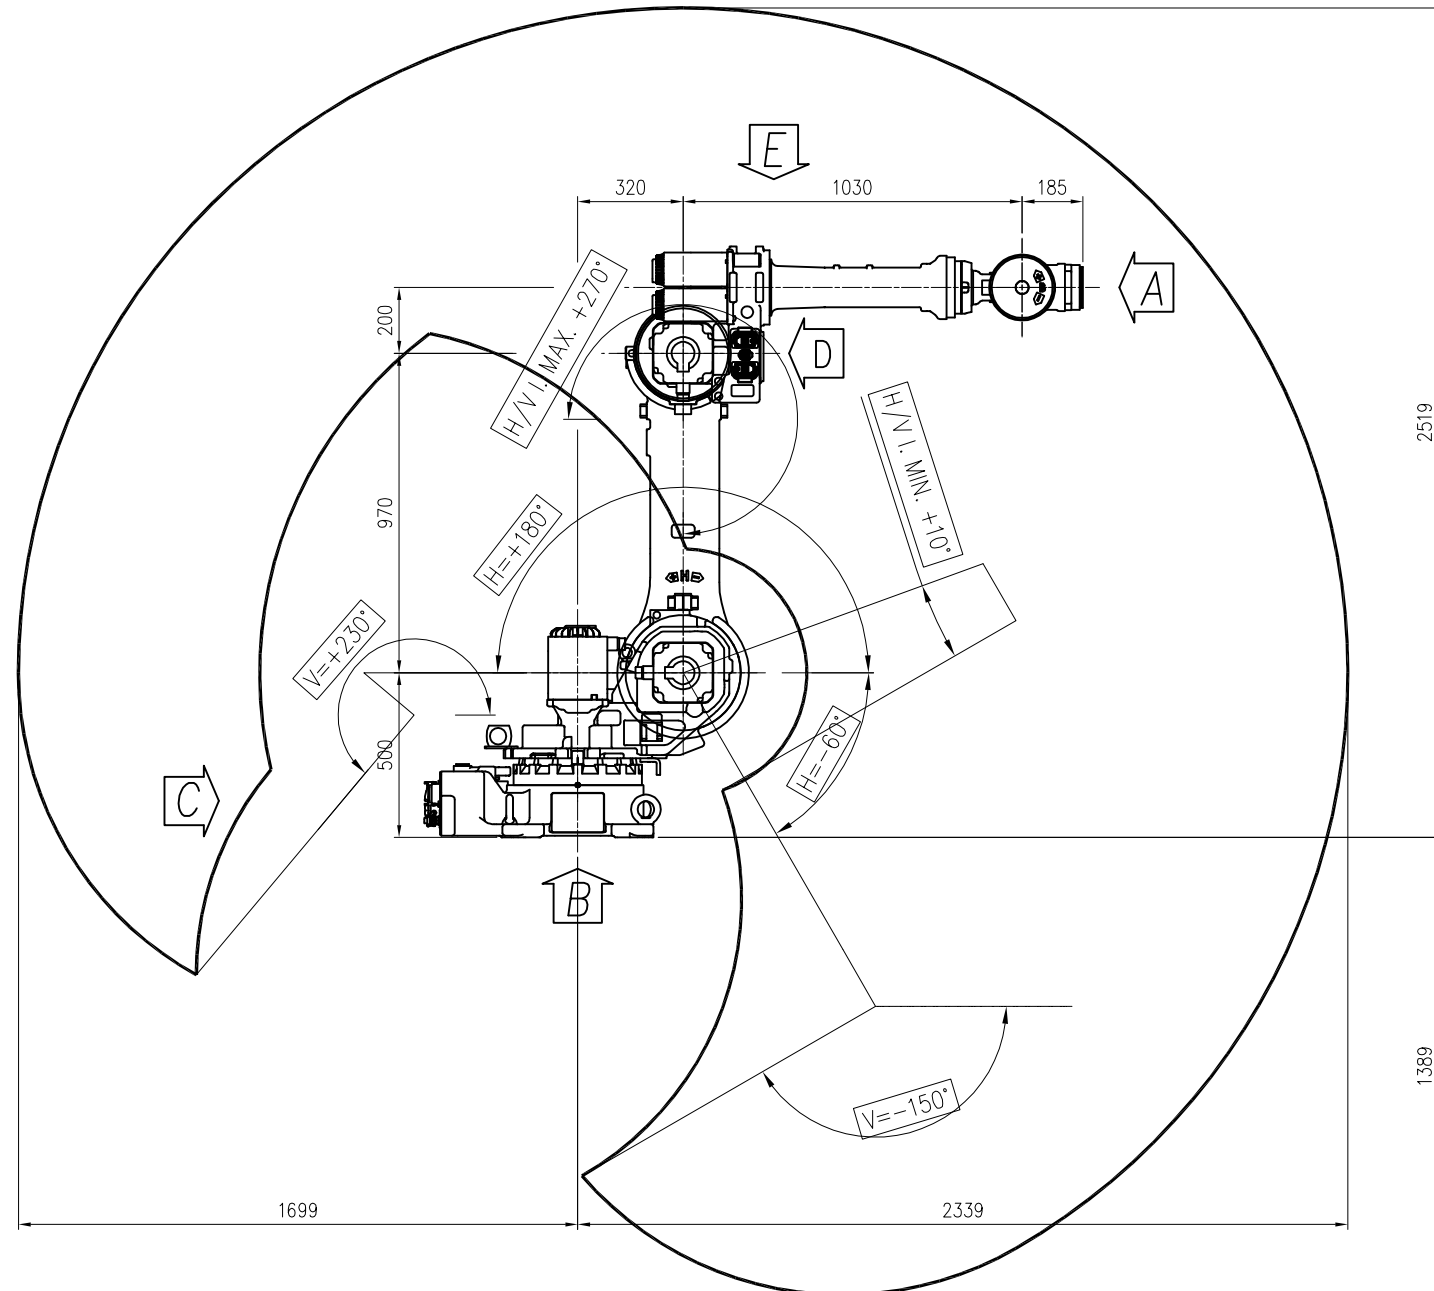

VIEW "A"
(SCALE : 4/1)

VIEW "B"
(SCALE : 2/1)

VIEW "E"
(SCALE : 2/1)

VIEW "C"
(SCALE : 2/1)

VIEW "D"
(SCALE : 4/1)

TECHNICAL SPECIFICATION SUBJECT TO CHANGE WITHOUT NOTICE

| | | |
|-------|------------|---------|
| MODEL | YS140 | issue.0 |
| DATE | 2018.06.19 | |