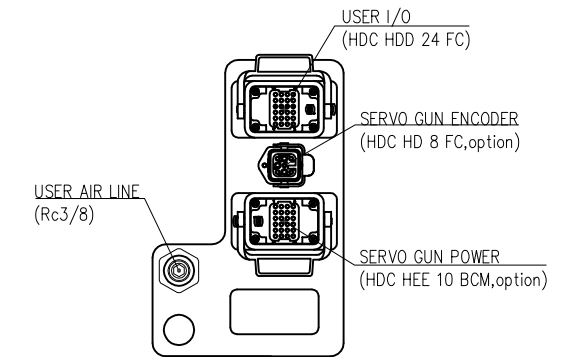

VIEW "A"
(SCALE : 4/1)

VIEW "B"
(SCALE : 2/1)

VIEW "E"
(SCALE : 2/1)

VIEW "C"
(SCALE : 2/1)

VIEW "D"
(SCALE : 4/1)

TECHNICAL SPECIFICATION SUBJECT TO CHANGE WITHOUT NOTICE

| | | |
|-------|------------|---------|
| MODEL | YS140 | issue.0 |
| DATE | 2018.06.19 | |