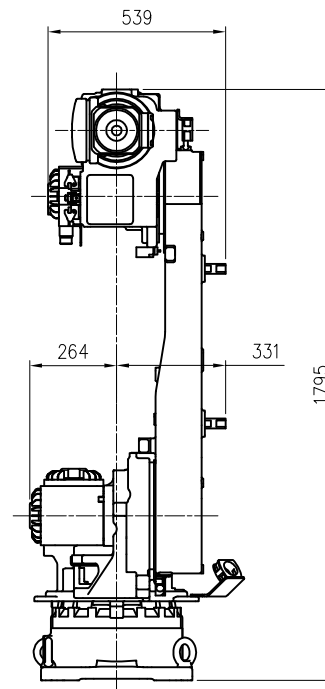

VIEW "A"
(SCALE : 4/1)

VIEW "B"
(SCALE : 2/1)

VIEW "E"
(SCALE : 2/1)

VIEW "C"
(SCALE : 2/1)

VIEW "D"
(SCALE : 4/1)

TECHNICAL SPECIFICATION SUBJECT TO CHANGE WITHOUT NOTICE

| | | |
|-------|------------|---------|
| MODEL | YS140 | issue.0 |
| DATE | 2018.06.19 | |