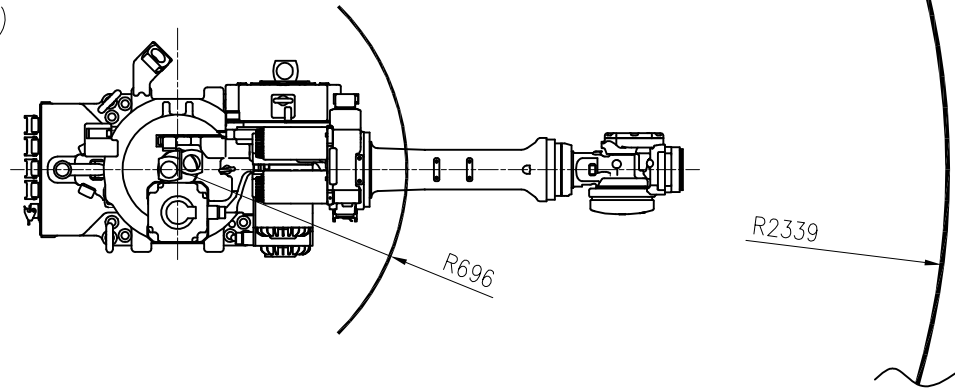

VIEW "A"
(SCALE : 4/1)

VIEW "B"
(SCALE : 2/1)

VIEW "E"
(SCALE : 2/1)

VIEW "C"
(SCALE : 2/1)

VIEW "D"
(SCALE : 4/1)

TECHNICAL SPECIFICATION SUBJECT TO CHANGE WITHOUT NOTICE

| | | |
|-------|------------|---------|
| MODEL | YS140 | issue.0 |
| DATE | 2018.06.19 | |