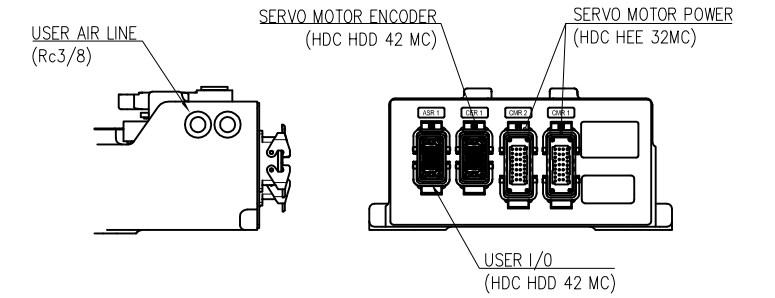

VIEW "A"
(SCALE : 4/1)

VIEW "B"
(SCALE : 2/1)

VIEW "E"
(SCALE : 2/1)

VIEW "C"
(SCALE : 2/1)

VIEW "D"
(SCALE : 4/1)

TECHNICAL SPECIFICATION SUBJECT TO CHANGE WITHOUT NOTICE

| | | |
|-------|------------|---------|
| MODEL | YS140 | issue.0 |
| DATE | 2018.06.19 | |